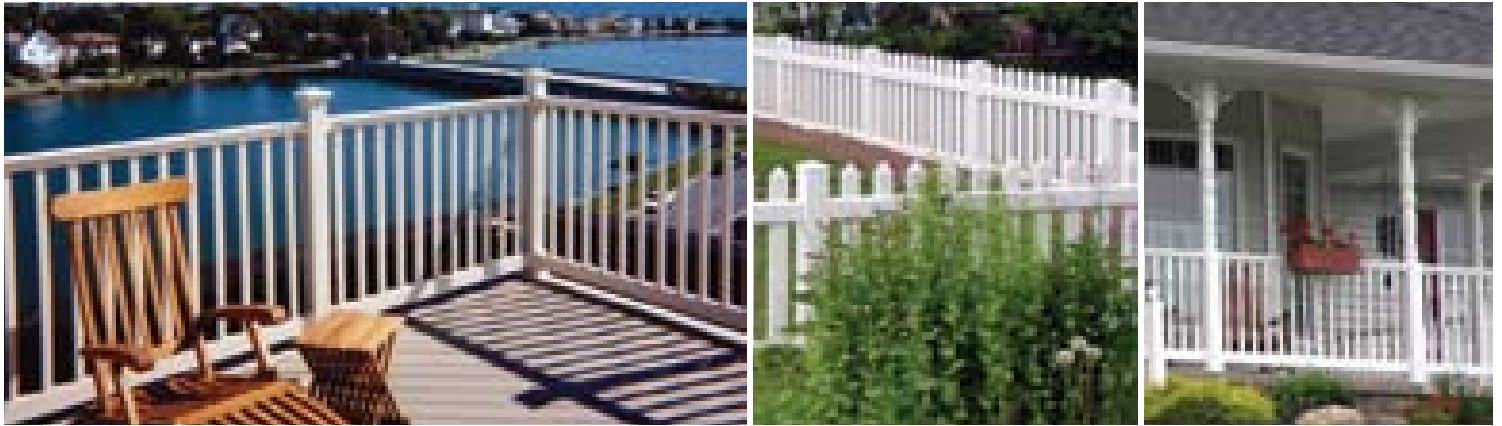

DISCOVER THE DIFFERENCE

MADE IN THE U.S.A.

FAIRWAY VINYL SYSTEMS LIMITED LIFETIME WARRANTY REGISTRATION PROCESS:

Warranty registration can be accomplished electronically by visiting www.fairwayvinyl.com and registering within thirty (30) days after completion of installation of products in order for purchaser to be eligible for coverage under warranty terms. NOTE: PROOF OF PURCHASE IS NECESSARY TO EXERCISE CLAIMS AND REMEDIES FOR ANY OCCASION. PLEASE SAFEGUARD ACCORDINGLY.

Upon receipt of all necessary information we will process and return a digital copy within 30 days. The warranty will be certified and issued in PDF format to the e-mail address supplied at the time of registration.

If e-mail is not available a hard copy will be mailed to the supplied address in lieu of the digital document.

ABOUT US Fairway Vinyl Systems is an established and recognized international manufacturer of high-quality alternative building products. Fairway's core belief is providing a superior product with unmatched customer service to our dedicated distribution and dealer network, resulting in unmatched value and selection for you, the consumer.

Suitable for decks, porches and balconies in residential or commercial applications, its no wonder FAIRWAY is the railing system of choice and known as "THE TRUE COMPLETE SYSTEM".

"Fairway's Railing Systems have been tested to the prevailing ICC (International Code Counsel) standards and requirements for both IRC-2006 (Residential) and IBC-2006 (Commercial) applications, as certified by an IAS recognized laboratory, and those current and applicable certifications, including any limitations, may be viewed by visiting www.icc-es.org and www.archtest.com. Fairway Vinyl Systems are backed with a Limited Lifetime Warranty."

Fairway Vinyl Systems is not responsible for typographical errors. Pricing subject to change.
Always check with your local building code before starting any project and follow all safety precautions.

www.fairwayvinyl.com